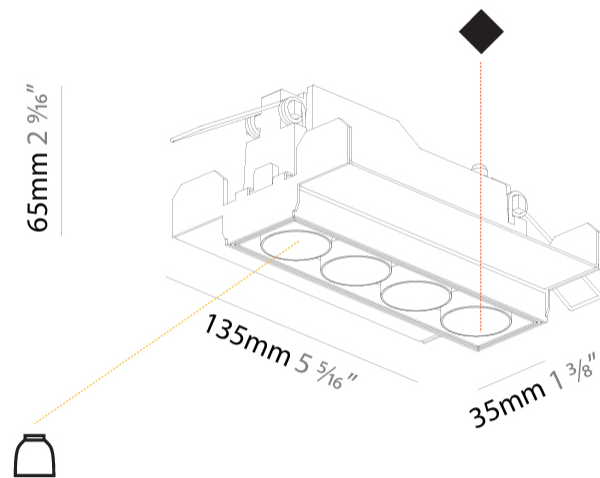

ELECTRICAL

Lamp Type: LED (Zhaga Standard)
Input Wattage (W): 14.3
Total Output Wattage (W): 13.3
Dimming: Tri-Mode (Non-Dimming and Phase Dimming (120Vac only) and 0-10V Dimming)
Driver Included: No
Driver Location: Recessed Housing
Driver Type: Constant Current - Universal
Driver Class: Class 2
Housing: See components
Input Voltage (V): 120 - 277
Constant Current (MA): 1050

LED

Number of LEDs: 4
Color Temperature (°K): 2700 / 3000 / 3500 / 4000
Max. Delivered Lumen (lm): 750 / 850 / 862 / 880
CRI: >90 CRI
Lamp Life (hrs): 50000
Upon Request: Special Color Temperature

OPTICAL

Reflector: 8 / 14 / 34
Upon Request: Special Beam Angles

RATINGS AND CERTIFICATIONS

Certified By: CSA Certified to UL and CSA Standards
Zaneen Group Inc. © 2024, 11800-388-3382, 1-416-247-9319, www.zaneen.com

For additional international specifications by adding 'INT' at the end of the existing Model #. For assistance on 'custom' specifications, contact zteam@zaneen.com. In a constant effort to supply the best product, we reserve the right to change specifications or materials without notice. The most recent specification sheets are found at zaneen.com